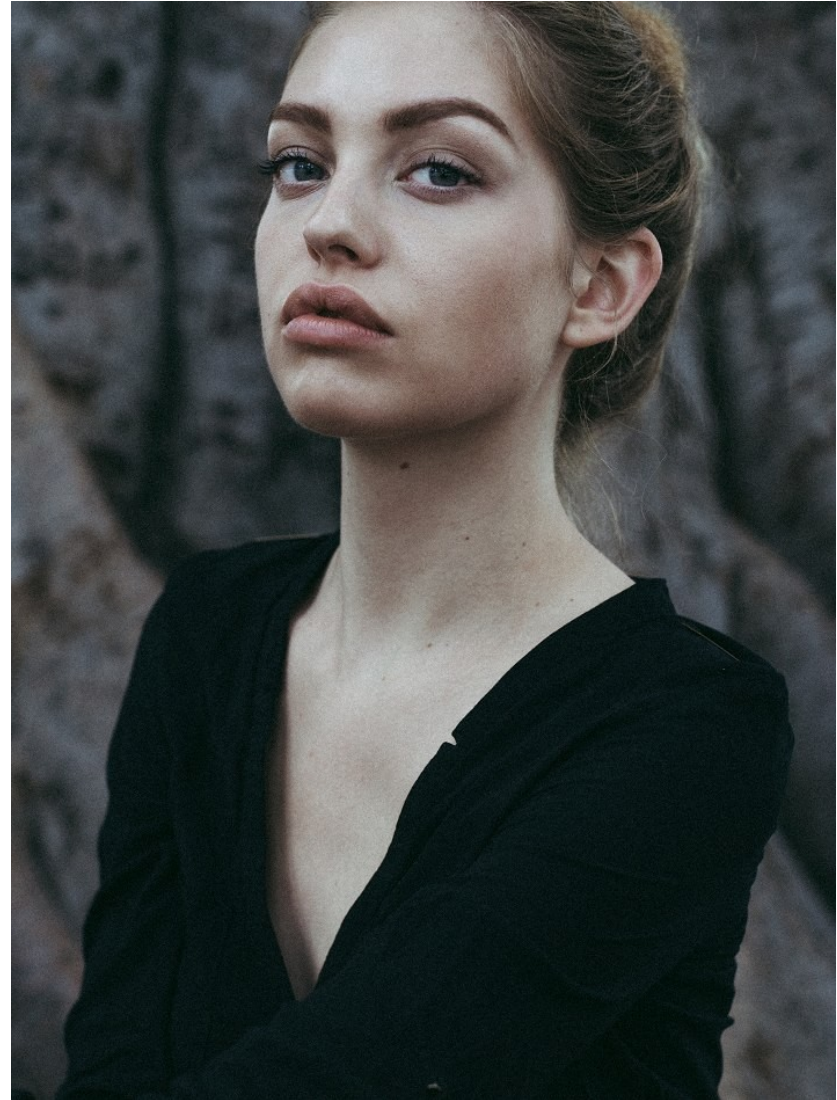

EMILY MCGILL

EMILY MCGILL

HEIGHT 5'11" BUST 31" WAIST 23.5" HIPS 35" SHOES 8 EYES BLUE HAIR BLONDE

117 NORTH ROBERTSON BOULEVARD. LOS ANGELES CA 90048. PH: 310 385 6900 FX: 310 385 6910