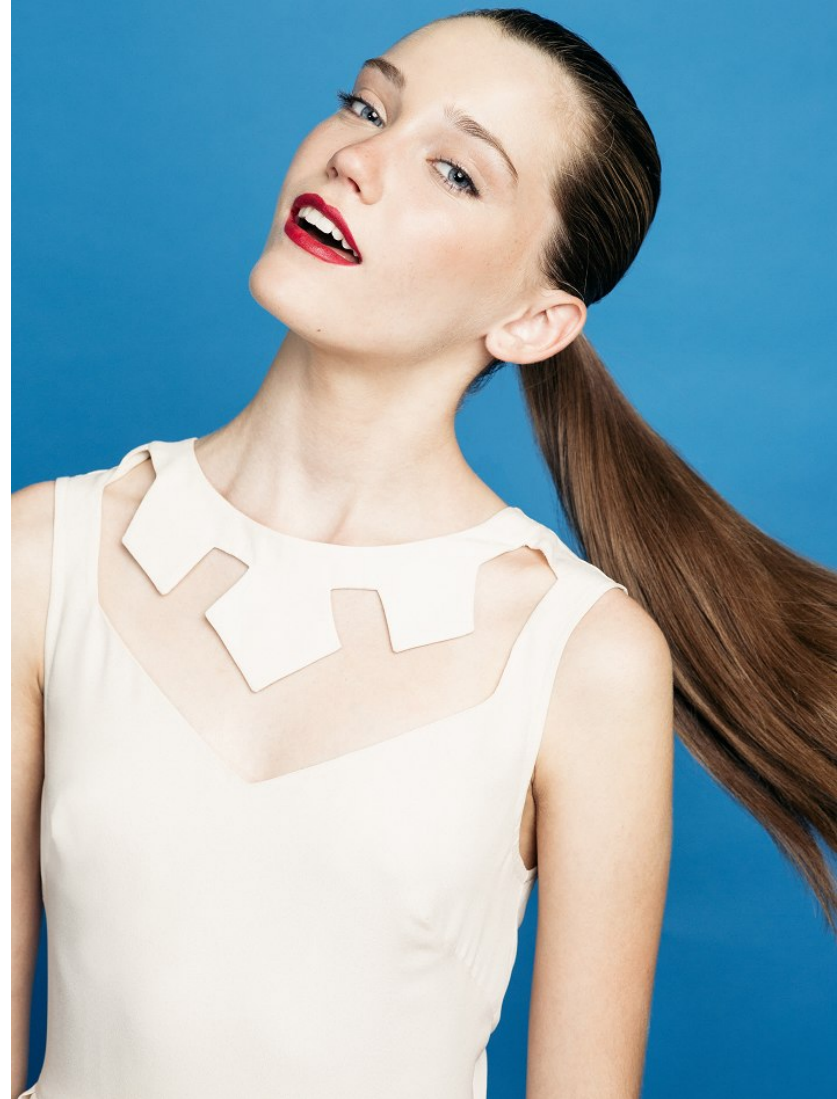

CHLOE BECHTOL

# CHLOE BECHTOL

HEIGHT 5'9" BUST 34" WAIST 25" HIPS 34.5" SHOES 8.5 EYES BLUE HAIR BROWN

117 NORTH ROBERTSON BOULEVARD. LOS ANGELES CA 90048. PH: 310 385 6900 FX: 310 385 6910