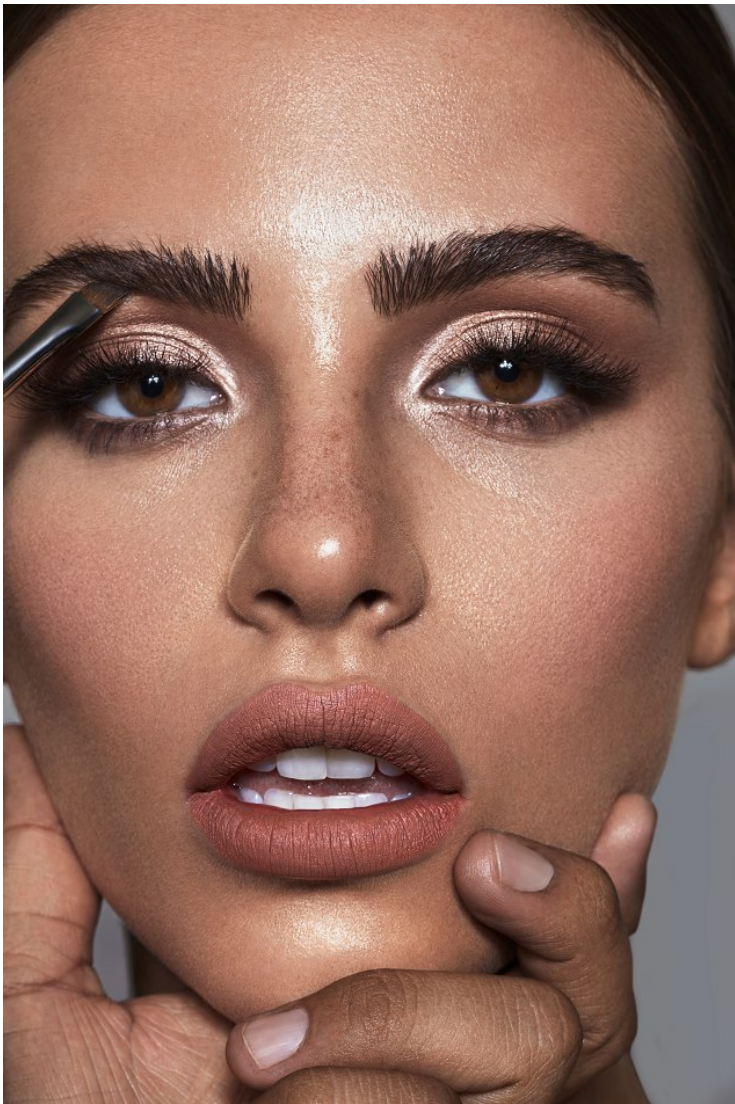

BRIDGET SATTERLEE

BRIDGET SATTERLEE

HEIGHT 5'8" BUST 34" WAIST 24" HIPS 34" SHOES 7.5 EYES BROWN HAIR BROWN

117 NORTH ROBERTSON BOULEVARD. LOS ANGELES CA 90048. PH: 310 385 6900 FX: 310 385 6910