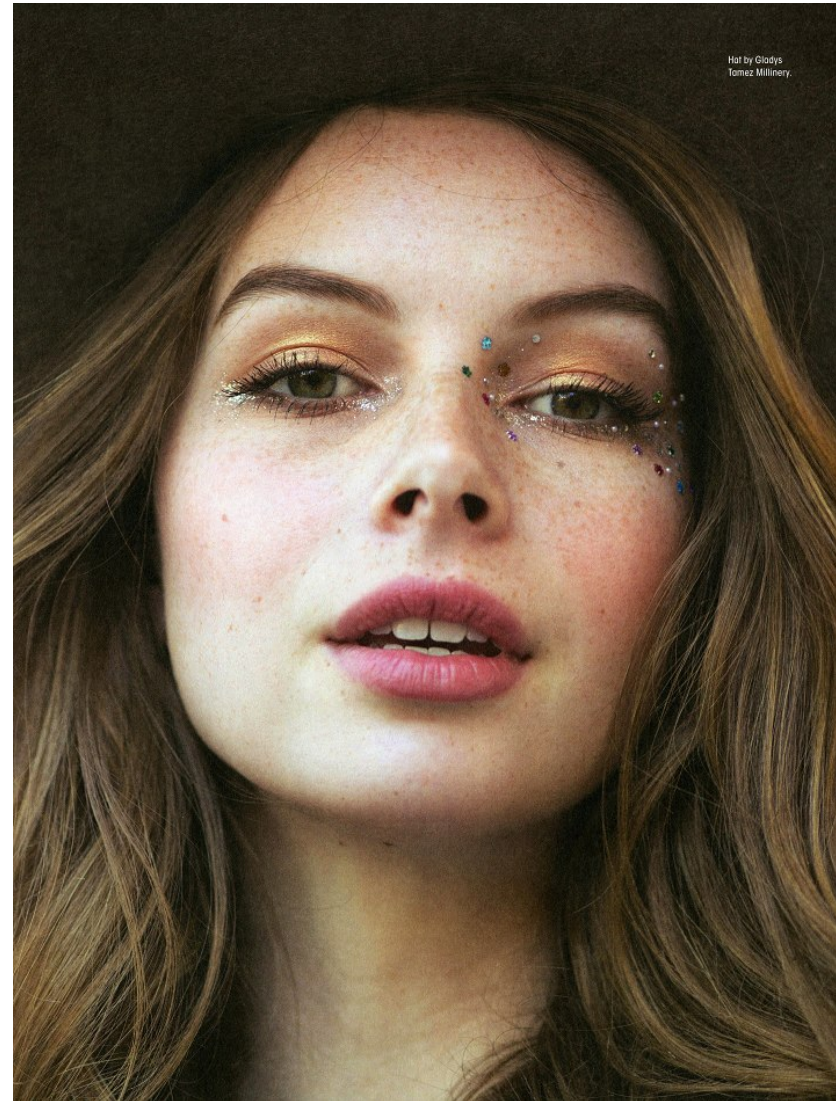

# DIANE M.

HEIGHT 5'9" BUST 34" WAIST 25" HIPS 34" SHOES 9 EYES GREEN HAIR LIGHT BROWN

117 NORTH ROBERTSON BOULEVARD. LOS ANGELES CA 90048. PH: 310 385 6900 FX: 310 385 6910