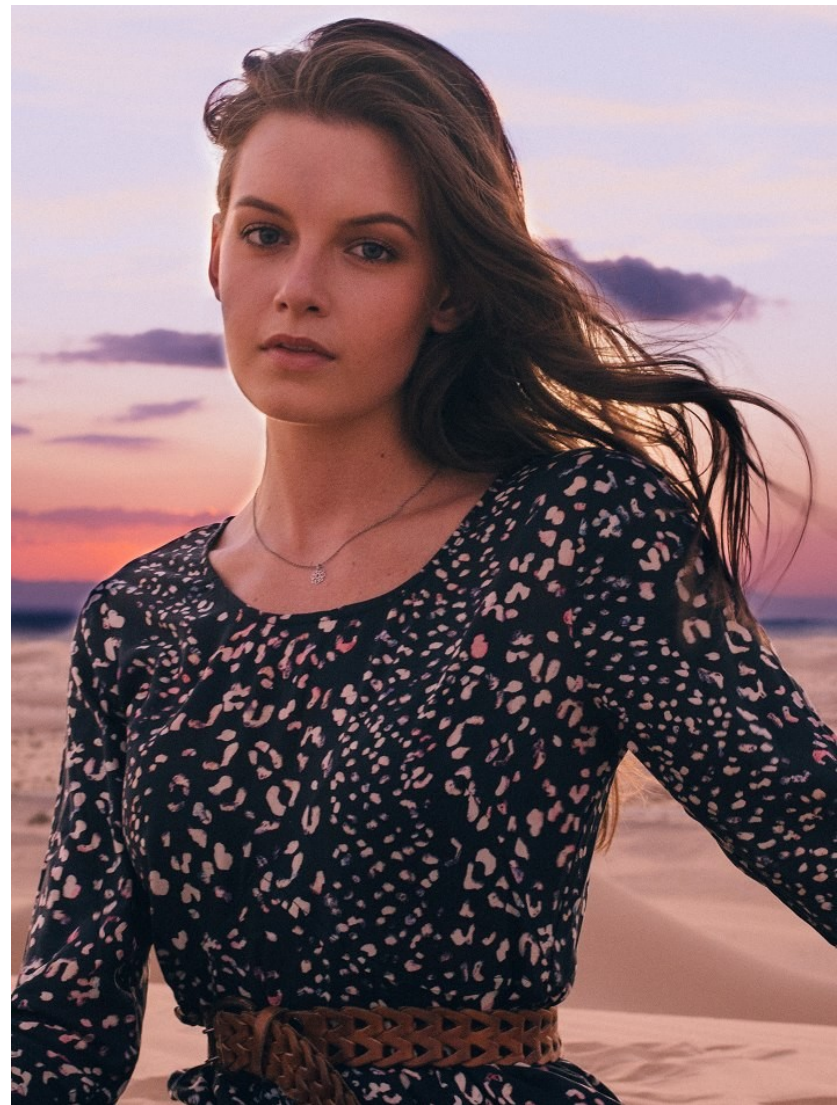

CARALEE ELLIS

CARALEE ELLIS

HEIGHT 5'10.5" BUST 34" WAIST 26" HIPS 36" SHOES 9.5 EYES BLUE HAIR BROWN

117 NORTH ROBERTSON BOULEVARD. LOS ANGELES CA 90048. PH: 310 385 6900 FX: 310 385 6910