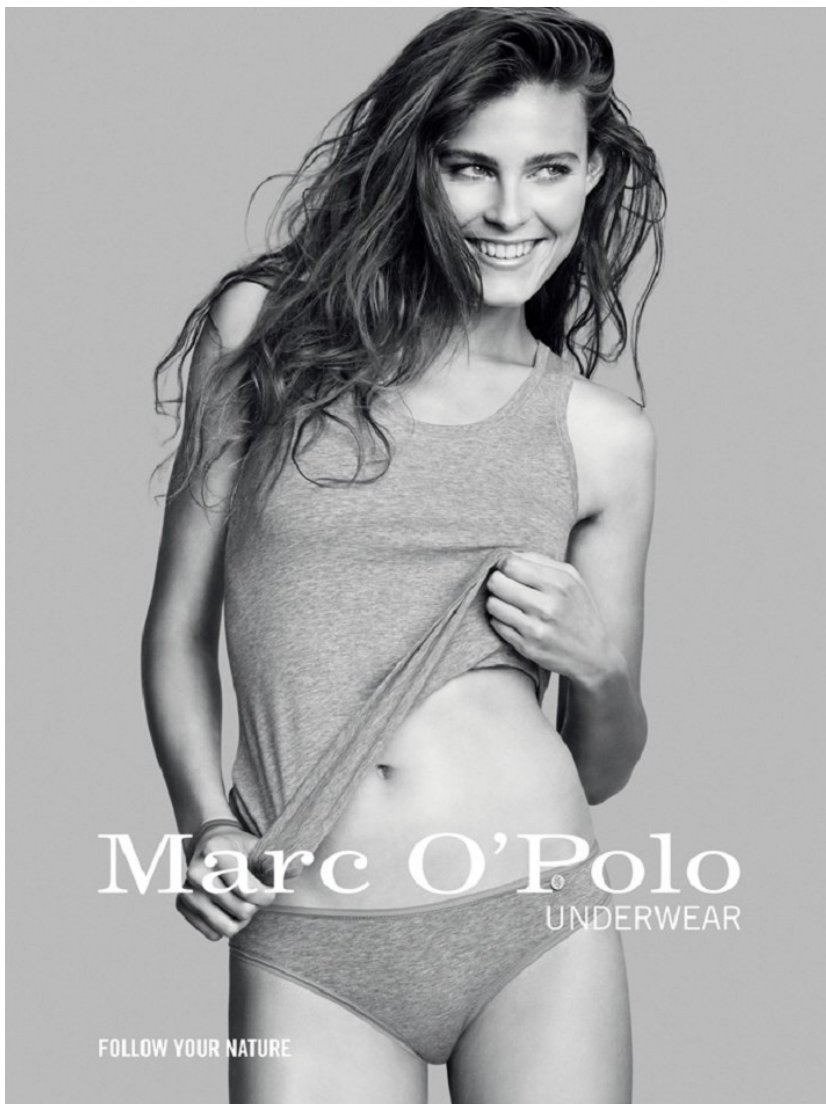

MAGGIMAE NUSS

MAGGIMAE NUSS

HEIGHT 5'9" BUST 34" WAIST 24" HIPS 34" SHOES 8.5 EYES BLUE HAIR BROWN

117 NORTH ROBERTSON BOULEVARD. LOS ANGELES CA 90048. PH: 310 385 6900 FX: 310 385 6910