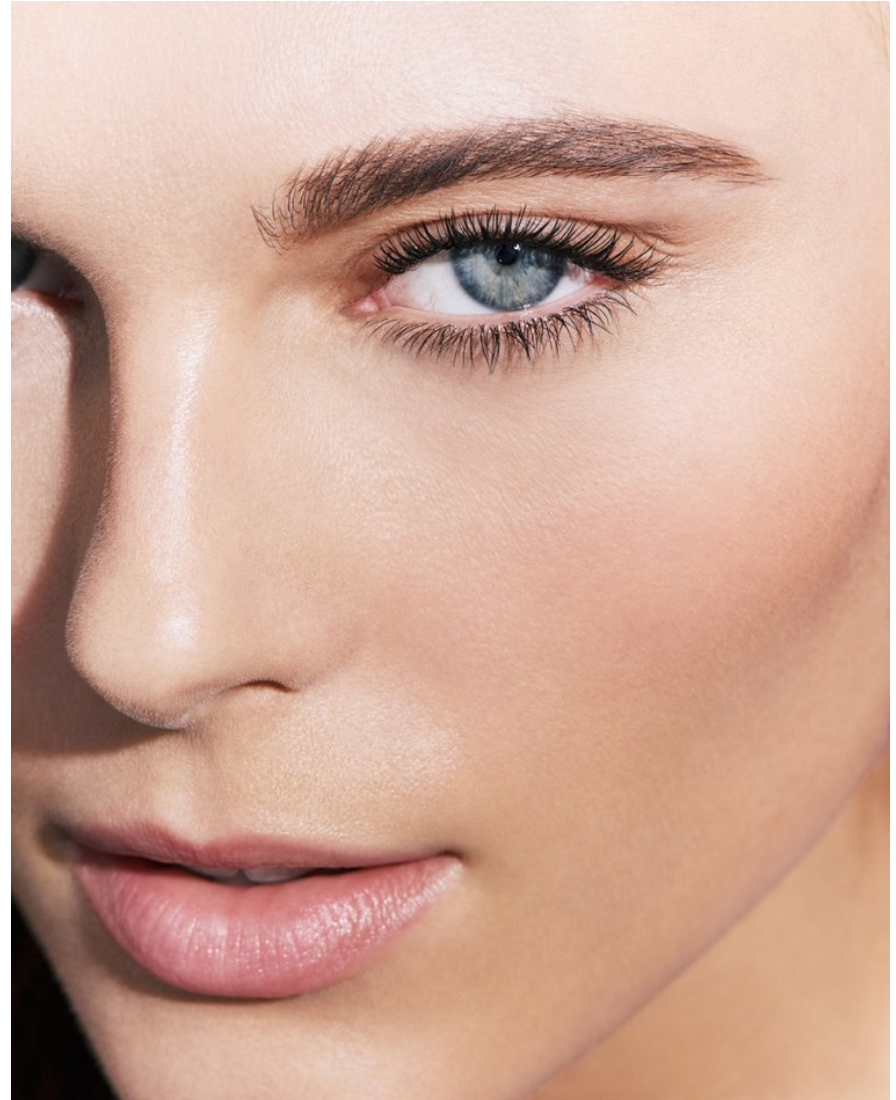

MAGGIMAE NUSS

MAGGIMAE NUSS

HEIGHT 5'9" BUST 34" WAIST 24" HIPS 34" SHOES 8.5 EYES BLUE HAIR BROWN

117 NORTH ROBERTSON BOULEVARD. LOS ANGELES CA 90048. PH: 310 385 6900 FX: 310 385 6910