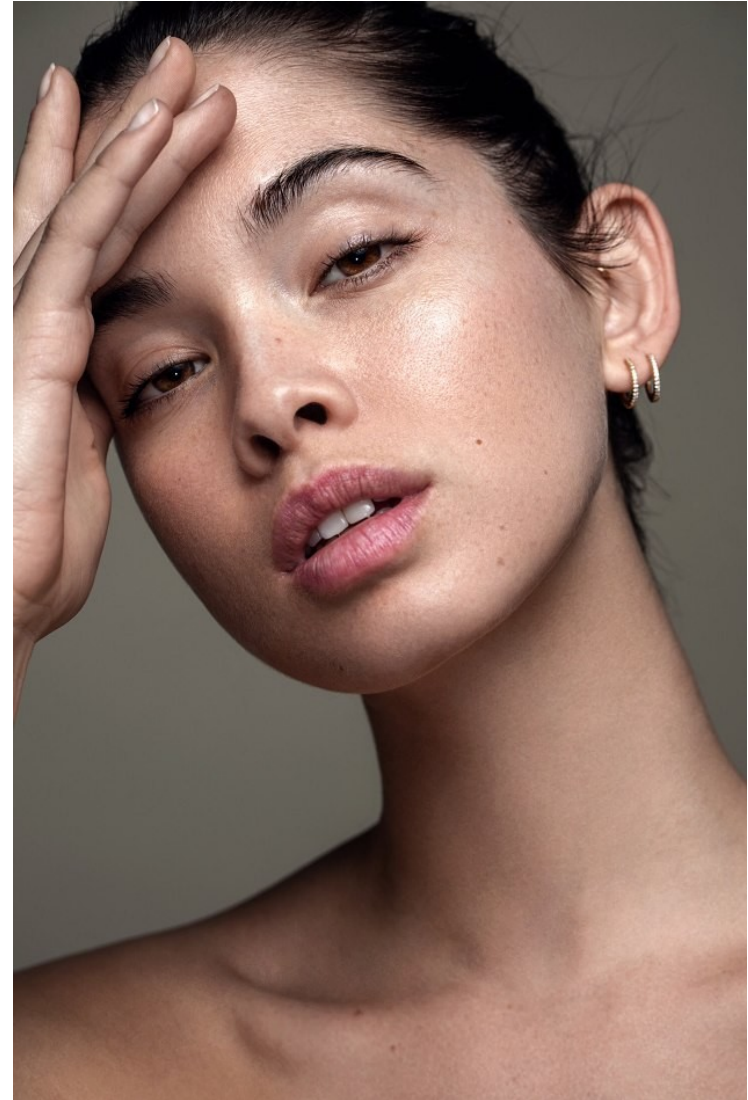

GIZA LAGARCE

# GIZA LAGARCE

HEIGHT 5'9" BUST 34" WAIST 24" HIPS 34.5" SHOES 7 EYES HAZEL HAIR BROWN

117 NORTH ROBERTSON BOULEVARD. LOS ANGELES CA 90048. PH: 310 385 6900 FX: 310 385 6910