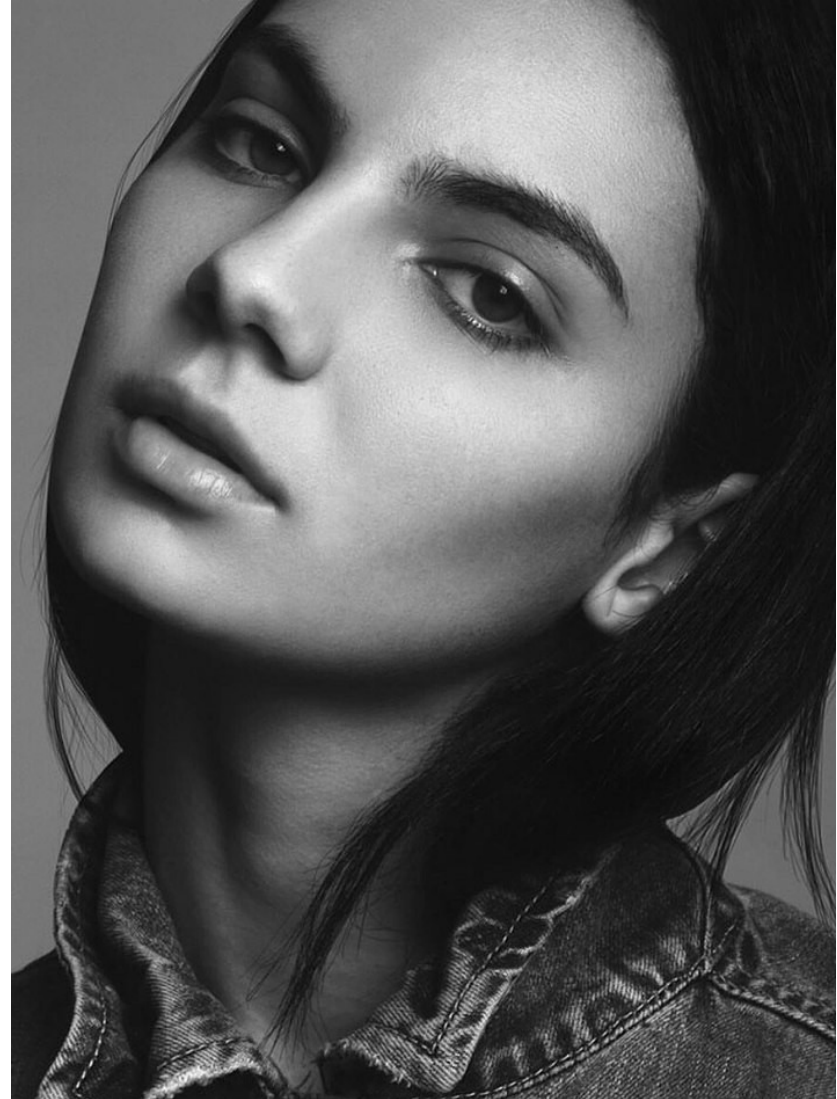

MARA NOVAES

MARA NOVAES

HEIGHT 5'10.5" BUST 31.5" WAIST 25" HIPS 35" SHOES 9 EYES BROWN HAIR BROWN

117 NORTH ROBERTSON BOULEVARD. LOS ANGELES CA 90048. PH: 310 385 6900 FX: 310 385 6910