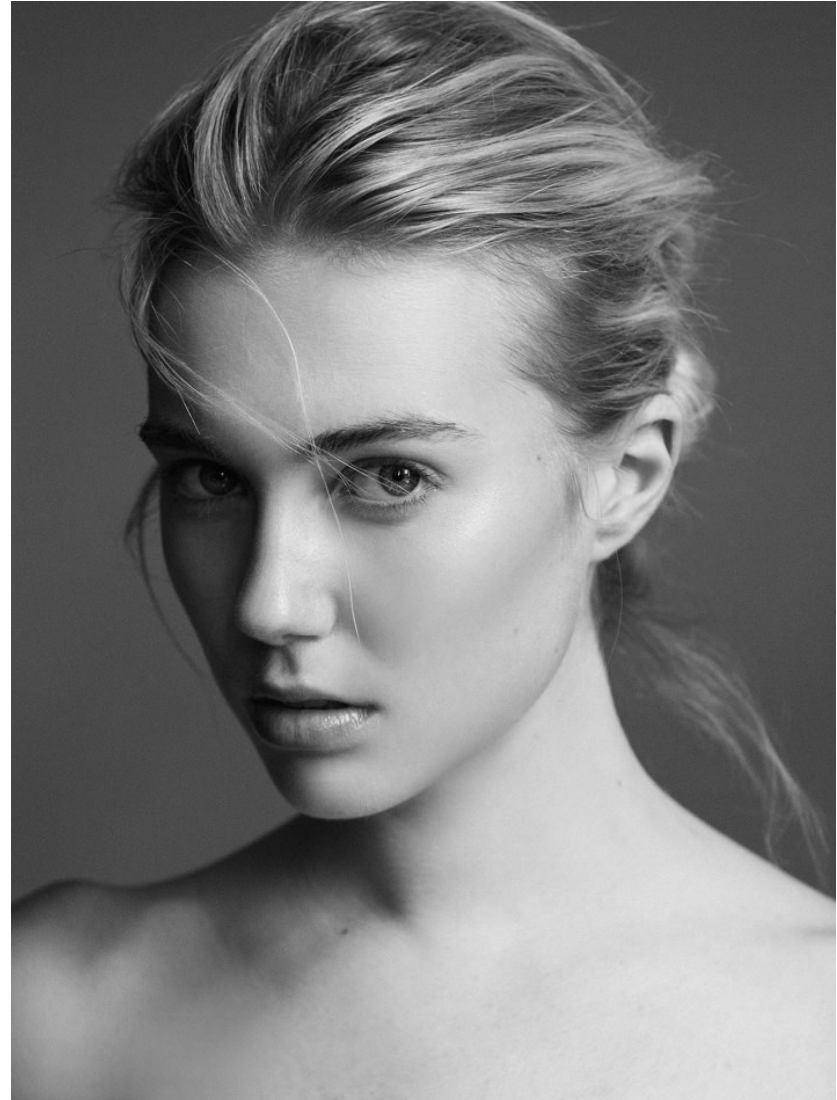

GEORGIA GRACE

GEORGIA GRACE

HEIGHT 5'9.5" BUST 34" WAIST 24" HIPS 34" SHOES 8.5 EYES BLUE HAIR BLONDE

117 NORTH ROBERTSON BOULEVARD. LOS ANGELES CA 90048. PH: 310 385 6900 FX: 310 385 6910