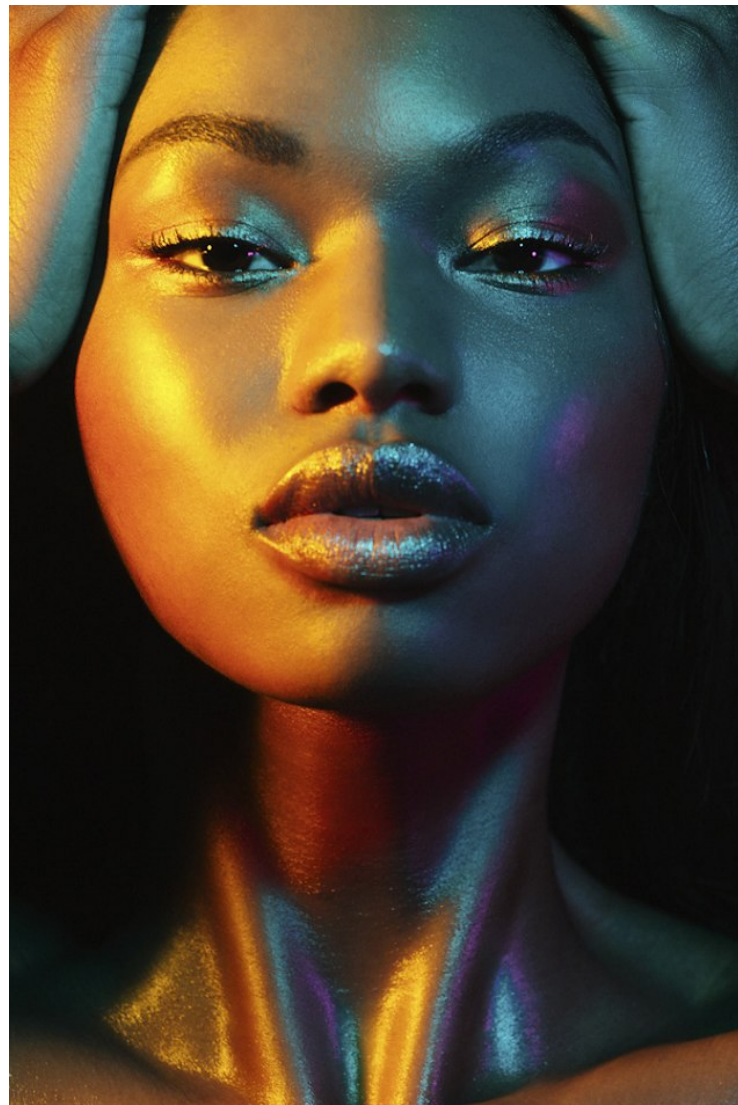

TORI BASS

# TORI BASS

HEIGHT 5'8.5" BUST 32" WAIST 24" HIPS 34" SHOES 8.5 EYES BROWN HAIR BROWN

117 NORTH ROBERTSON BOULEVARD. LOS ANGELES CA 90048. PH: 310 385 6900 FX: 310 385 6910