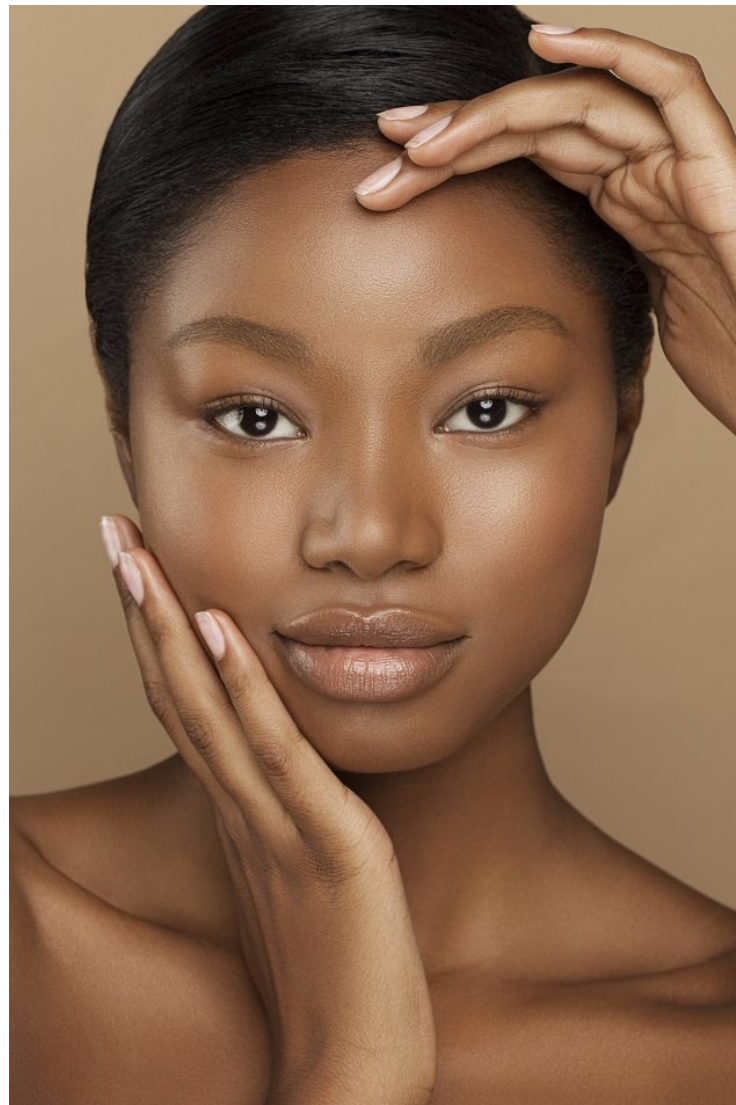

TORI BASS

TORI BASS

HEIGHT 5'9" BUST 32" WAIST 24" HIPS 34" SHOES 8.5 EYES BROWN HAIR BROWN

117 NORTH ROBERTSON BOULEVARD. LOS ANGELES CA 90048. PH: 310 385 6900 FX: 310 385 6910