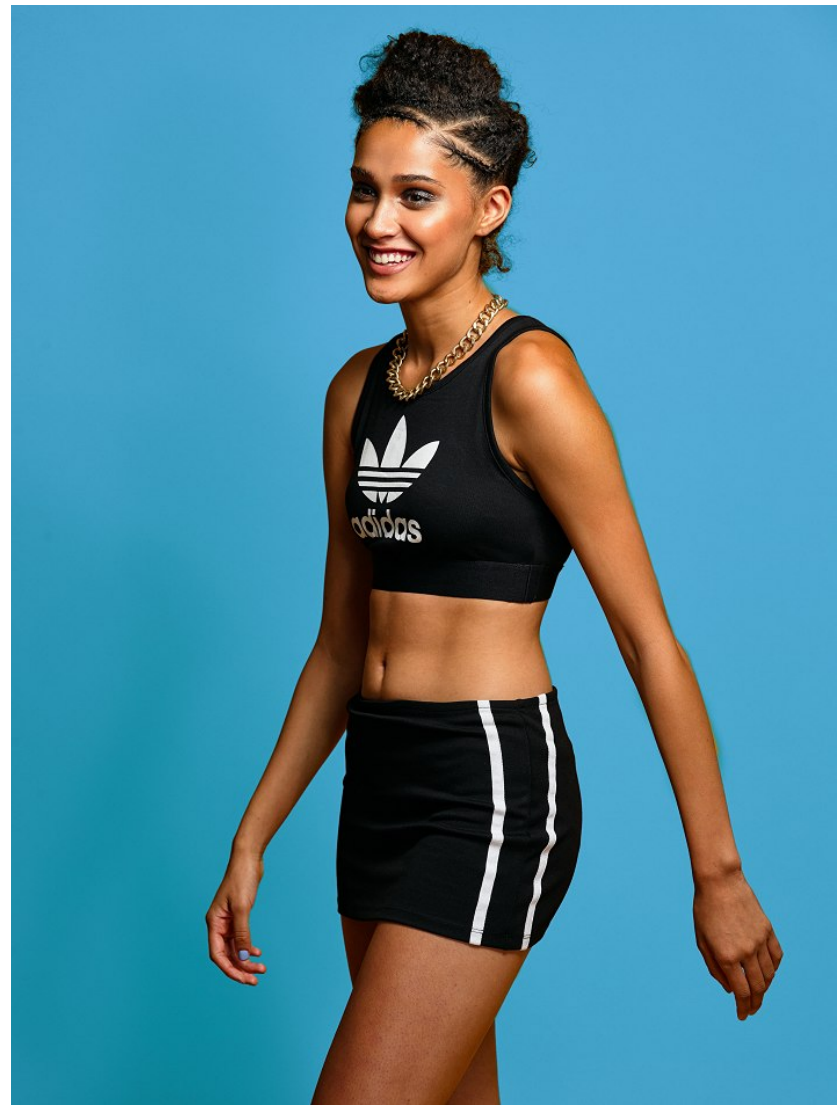

LEE RODRIGUEZ

# LEE RODRIGUEZ

HEIGHT 5'9" BUST 32" WAIST 25" HIPS 36.5" SHOES 9 EYES BROWN HAIR BROWN

117 NORTH ROBERTSON BOULEVARD. LOS ANGELES CA 90048. PH: 310 385 6900 FX: 310 385 6910