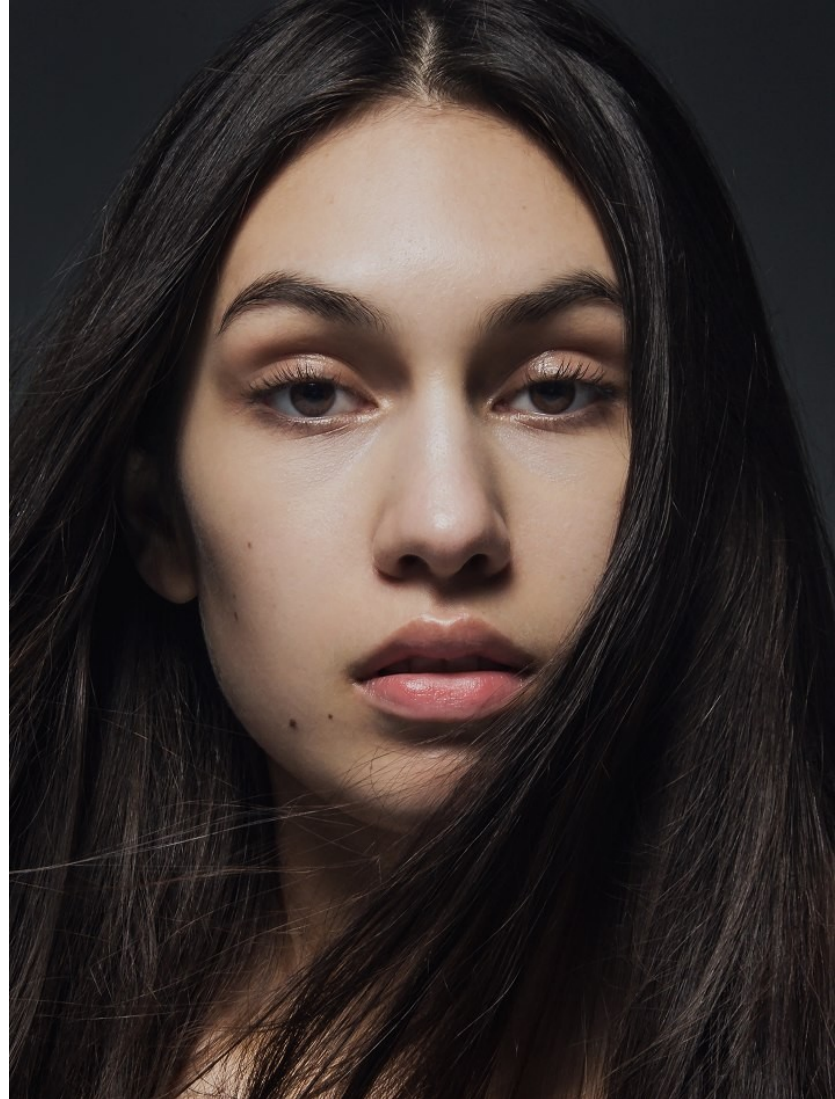

RUBY GARTHUNE

RUBY GARTHUNE

HEIGHT 5'10.5" BUST 32" WAIST 23" HIPS 34" SHOES 9 EYES BROWN HAIR BROWN

117 NORTH ROBERTSON BOULEVARD. LOS ANGELES CA 90048. PH: 310 385 6900 FX: 310 385 6910