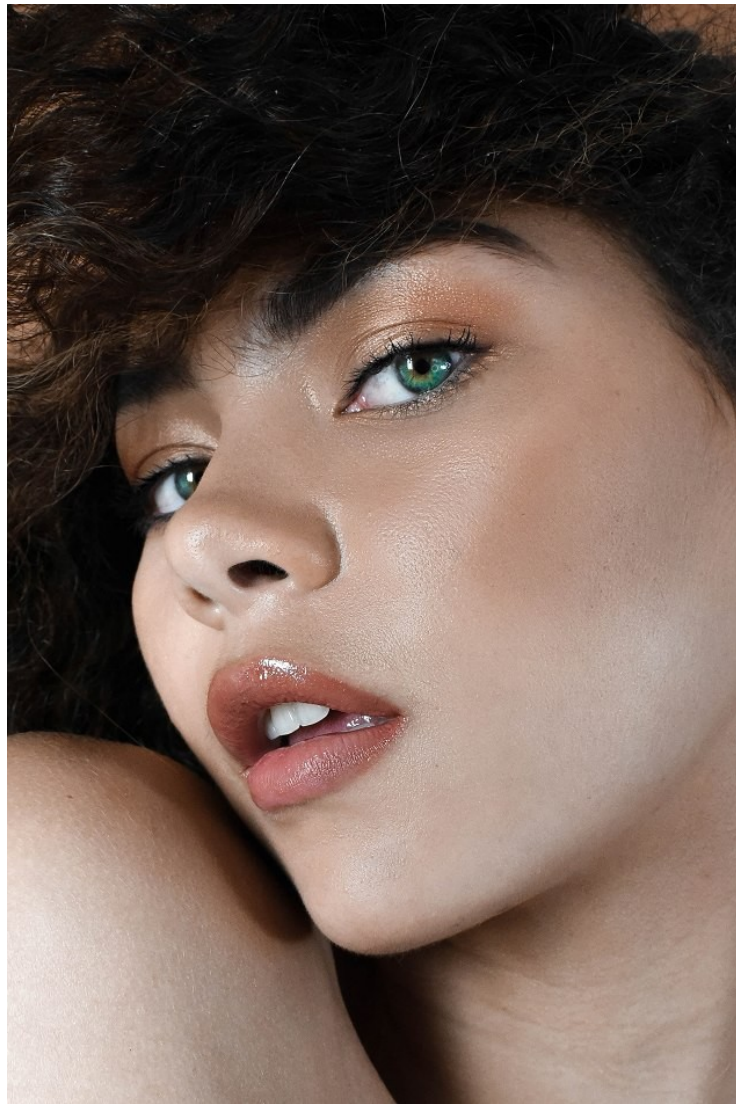

HAILEY LONG

HAILEY LONG

HEIGHT 5'10" BUST 34" WAIST 25" HIPS 35.5" SHOES 9 EYES GREEN HAIR BROWN

117 NORTH ROBERTSON BOULEVARD. LOS ANGELES CA 90048. PH: 310 385 6900 FX: 310 385 6910