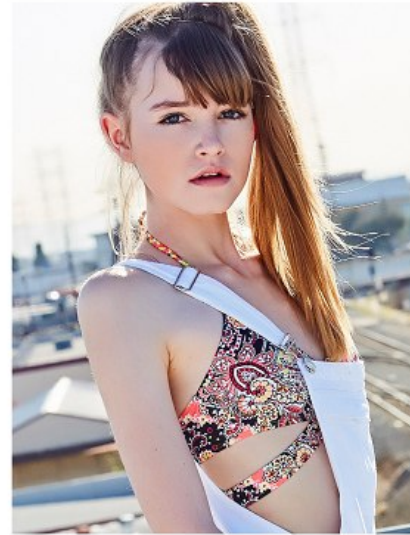

KYNDALL TENACE

HEIGHT 5'7" DRESS 2 BUST 33 WAIST 23 HIPS 33 HAIR DARK BLONDE EYES BLUE SHOE 8

KYNDALL

NOUS
MODEL MANAGEMENT

117 N. ROBERTSON BLVD. LOS ANGELES CA 90048 PH 310.385.6900 FAX 310.385.6910

KYNDALL TENACE

KYNDALL TENACE

HEIGHT 5'7" BUST 33" WAIST 23" HIPS 33" SHOES 8 EYES BLUE HAIR DARK BLONDE

Error 500 !

An error has occurred on this site

If error persists please contact the administrator