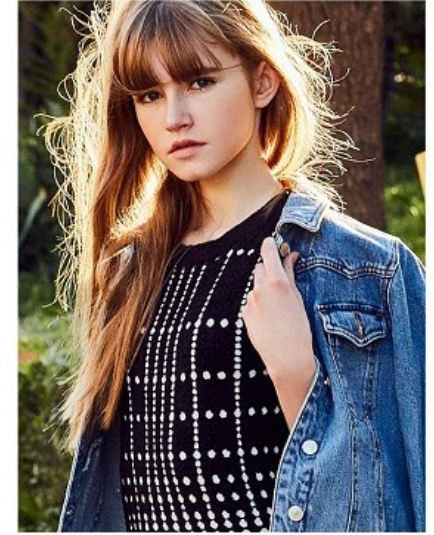

KYNDALL TENACE

HEIGHT 5'7" DRESS 2 BUST 33 WAIST 23 HIPS 33 HAIR DARK BLONDE EYES BLUE SHOE 8

KYNDALL

NOUS
MODEL MANAGEMENT

117 N. ROBERTSON BLVD. LOS ANGELES CA 90048 PH 310.385.6900 FAX 310.385.6910

KYNDALL TENACE

KYNDALL TENACE

HEIGHT 5'7" BUST 33" WAIST 23" HIPS 33" SHOES 8 EYES BLUE HAIR DARK BLONDE

Error 500 !

An error has occurred on this site

If error persists please contact the administrator