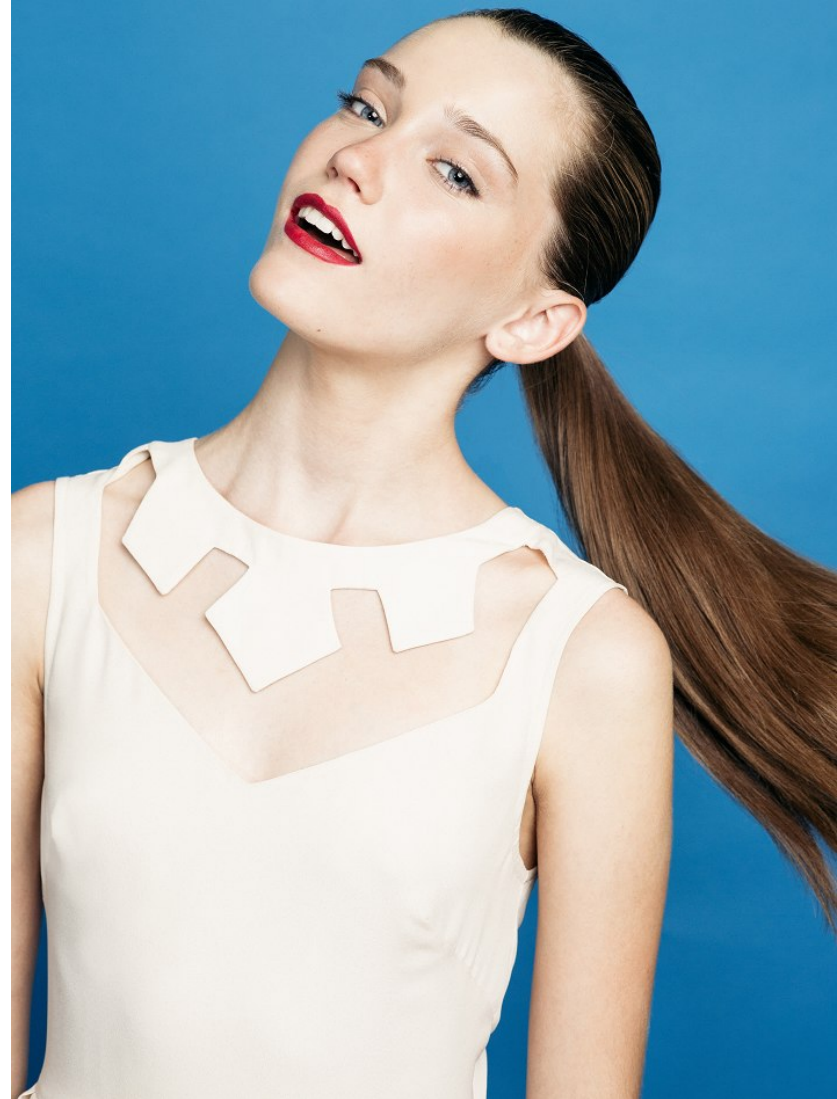

CHLOE BECHTOL

CHLOE BECHTOL

HEIGHT 5'8.5" BUST 34" WAIST 25" HIPS 34.5" SHOES 8.5 EYES BLUE HAIR BROWN

117 NORTH ROBERTSON BOULEVARD. LOS ANGELES CA 90048. PH: 310 385 6900 FX: 310 385 6910