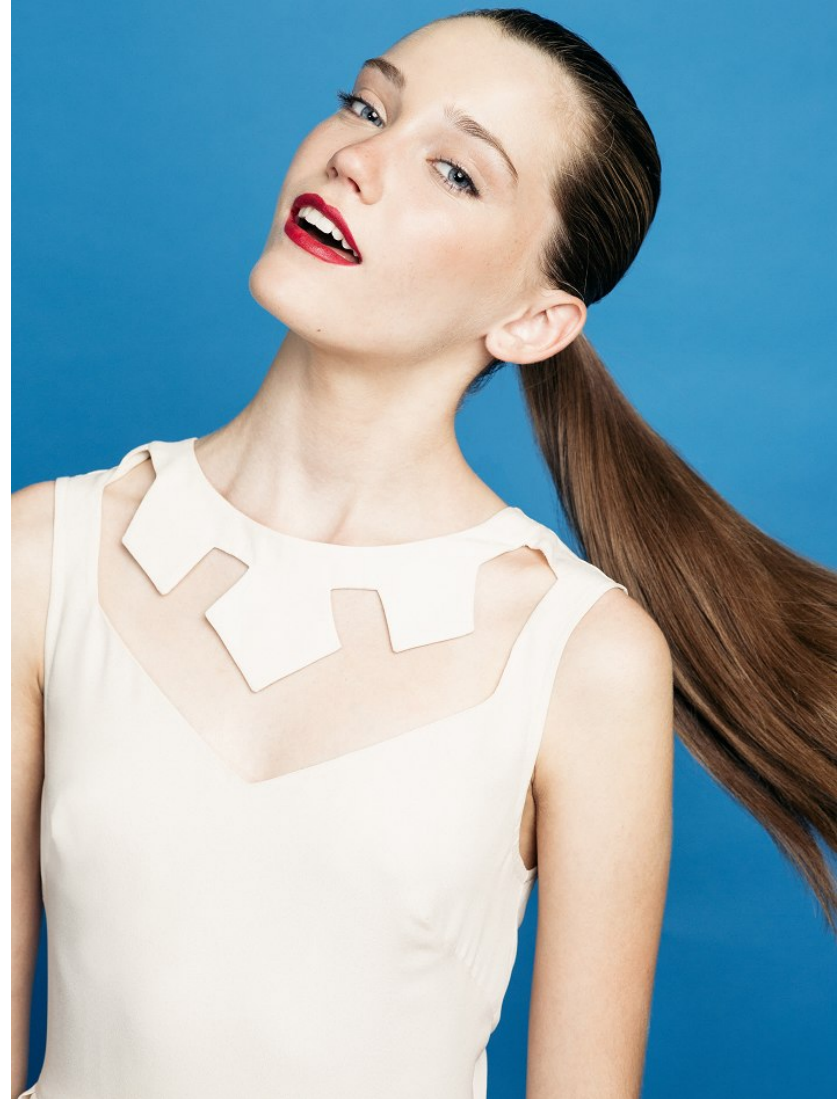

CHLOE BECHTOL

CHLOE BECHTOL

HEIGHT 5'9" BUST 34" WAIST 25" HIPS 34.5" SHOES 8.5 EYES BLUE HAIR BROWN

117 NORTH ROBERTSON BOULEVARD. LOS ANGELES CA 90048. PH: 310 385 6900 FX: 310 385 6910